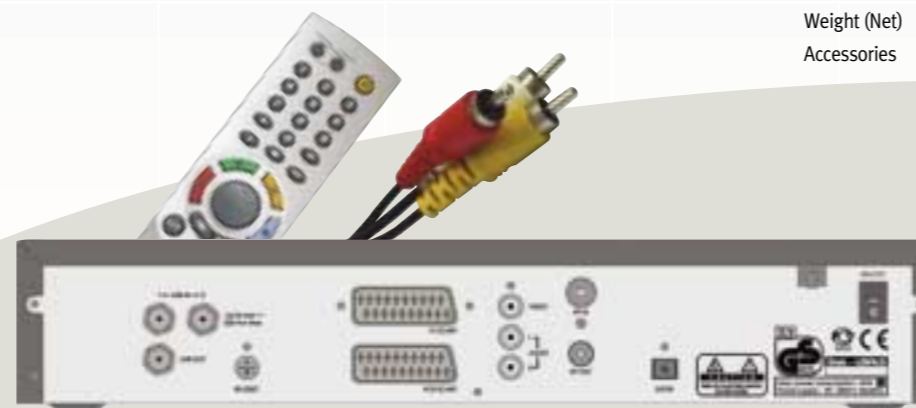

SPECIFICATION

System Resource	EMMAz (Mips core) 166MHz(200MIPS) Flash Memory 4 MB Graphic (Mpeg) & SDRAM 32 MB (SDRAM) EEPROM 8 KB HDD storage 80 GB (Front Cartridge type)	Audio Decoder Audio Decoding MPEG/MusiCam Layer I & II Audio Mode Single /Dual mono/ Stereo //Joint stereo
Power Supply	Input Voltage AC 90~250, 50/ 60Hz Type Switching Mode Power Supply (SMPS) Power Consumption Max. 50 W (without HDD) Stand-by : Max. 9 W Protection Separate internal fuse & lightning protection	RF-Modulator RF/Loop through Output Connector 75 Ω, IEC 169-2, Male/Female Frequency 470MHz to 862 MHz Output Channel CH 21-69 for modulator TV standard PAL B/G/I/D/K selectable by Menu
Demodulator	Waveform QPSK decoding in accordance with ETS300 421 Input Symbol Rate 1 ~ 45 MS/s FEC Decoder Convolutional Code Rate 1/2, 2/3, 3/4, 5/6 and 7/8 with Constraint Length K=7	Conditional Access Interface Common Interface 2
Tuner & Channel	2 RF Input Connector F-Type, IEC 169-24, Female 1 RF Output Connector (loop through out) F-Type, IEC 169-24, Female Frequency Range 950 to 2150 MHz Signal Level -25 to -75 dBm LNB Power & Polarization Vertical: +13.5 V, Horizontal: +18 V Current: Max. 500mA, overload/short Protection 22 KHz Tone Frequency: 22 +-4KHz Amplitude: 0.6 +-0.2 V DiSEqC Control Version 1.0, 2.0, 1.2 USALS Compatible	SCART TV SCART Video Output (CVBS, RGB, S-VIDEO) Audio Output (Resolution : 20 bits DAC, Max.2 Vrms) VCR SCART Video Input (CVBS, RGB, S-Video) Audio Output (Resolution : 20 bits DAC, Max.2 Vrms)
Video Decoder	Transport stream MPEG-2 ISO/IEC 13818 Profile Level MPEG-2 Main Profile @ Main Level Input Rate Max. 15 Mbit/s Video Formats 4:3, 16:9 Letter box(Default) Video output CVBS (Default), S-Video, RGB Video Resolution 720 x 576/ 720 X 480	RCA Video RCA 1 Output Audio RCA 2 Output (Left, Right)
		Data Port RS-232C 3-pin (Transfer rate 115Kbps)
		Front CI slot 2 Buttons 4 key(Standby / On, TV/Radio, CH+, CH-) Display 4 digit, 7 - segment Indicators 3 LED (HDD : Green, Play : Green, Recording : Red) 1 LED (Red, Green)
		Rear Main Power Cable Fixed type on the body Tuner and LNB 2 input with loop through, 1 output RCA 1 Video Output, 2 Audio Output (Left, Right) Data Port 1 RS 232 (3-pin type) RF Modulator 1 input and 1 output S/PDIF 1 optical output
		Physical Specification Size (W x H x D) 420 X 75 X 300 mm Weight (Net) Around 4.9Kg Accessories RCU, User's Manual, 2 Batteries