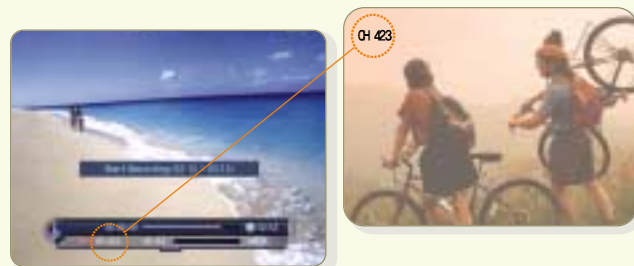

2TUNER

Viewing a channel and recording another simultaneously.

The dual tuner feature lets you record one programme while you watch another one.

PIP

Picture In Picture

You can enjoy watching 2 of your favorite shows at the same time.