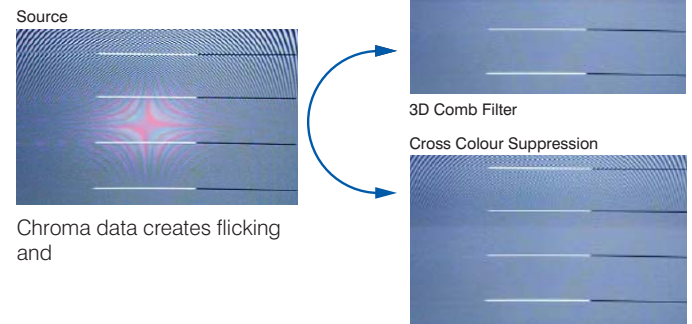

2. Advanced Colour Enhancement

(Flesh-tone Compensation & Colour Enhancement)

Flesh-tone Compensation

Colour Enhancement

3. High-speed Motion Adaptive Function

(Slow panning as viewed on screen)
High-speed Motion Adaptive Function Removes

4. Cross Color Suppression

(Compared with 3D Comb Filter)

Chroma data creates flicking and

5. Noise Reduction

With True 3-D Noise Filtering, Noise Meter and Flesh-tone Sensitive Filtering, 6-10dB noise reduction can be achieved without loss of